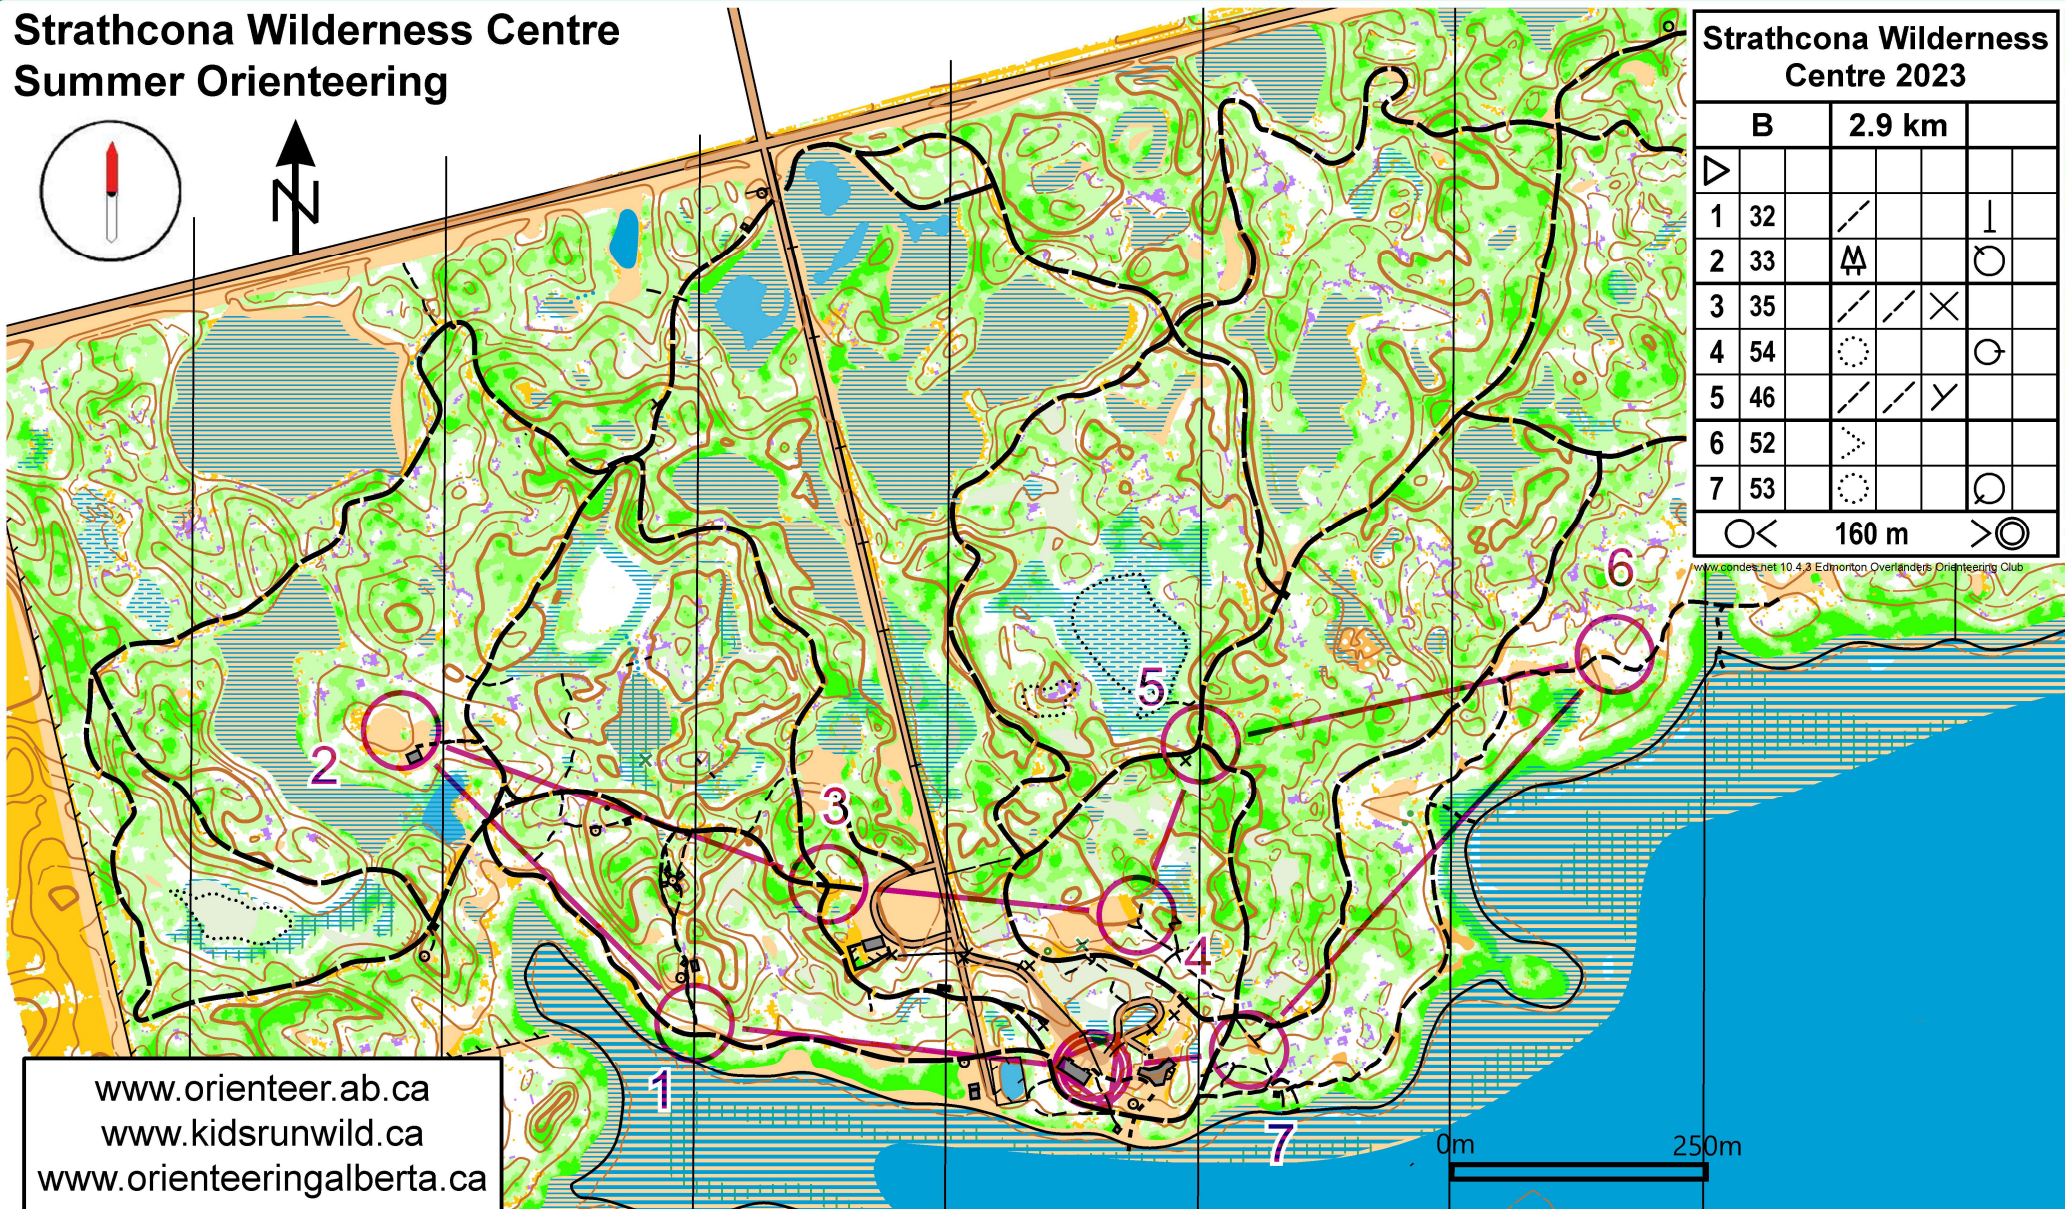

Strathcona Wilderness Centre Summer Orienteering

Strathcona Wilderness Centre 2023

		B	2.9 km		
▷					
1	32	/		↓	
2	33	⚓		○	
3	35	/	/	×	
4	54	⊙		⊙	
5	46	/	/	∟	
6	52	▷			
7	53	⊙		⊙	
		○	160 m	>	⊙

www.orienteer.ab.ca
www.kidsrunwild.ca
www.orienteingalberta.ca

Users' liability waiver: Use the map only for your own activities. No commercialized activities (or events) are allowed to use these maps. The users of any of the maps in Alberta waive all responsibility from the ALBERTA ORIENTEERING ASSOCIATION (AOA), and their members from any loss of property or personal injury that may occur during the use of any of these maps.

0m 250m

Map Scale:
1:7,500

1	2	3	4	5	6	7
---	---	---	---	---	---	---

Map updates 2023
@Edmonton Overlanders
Orienteering Club