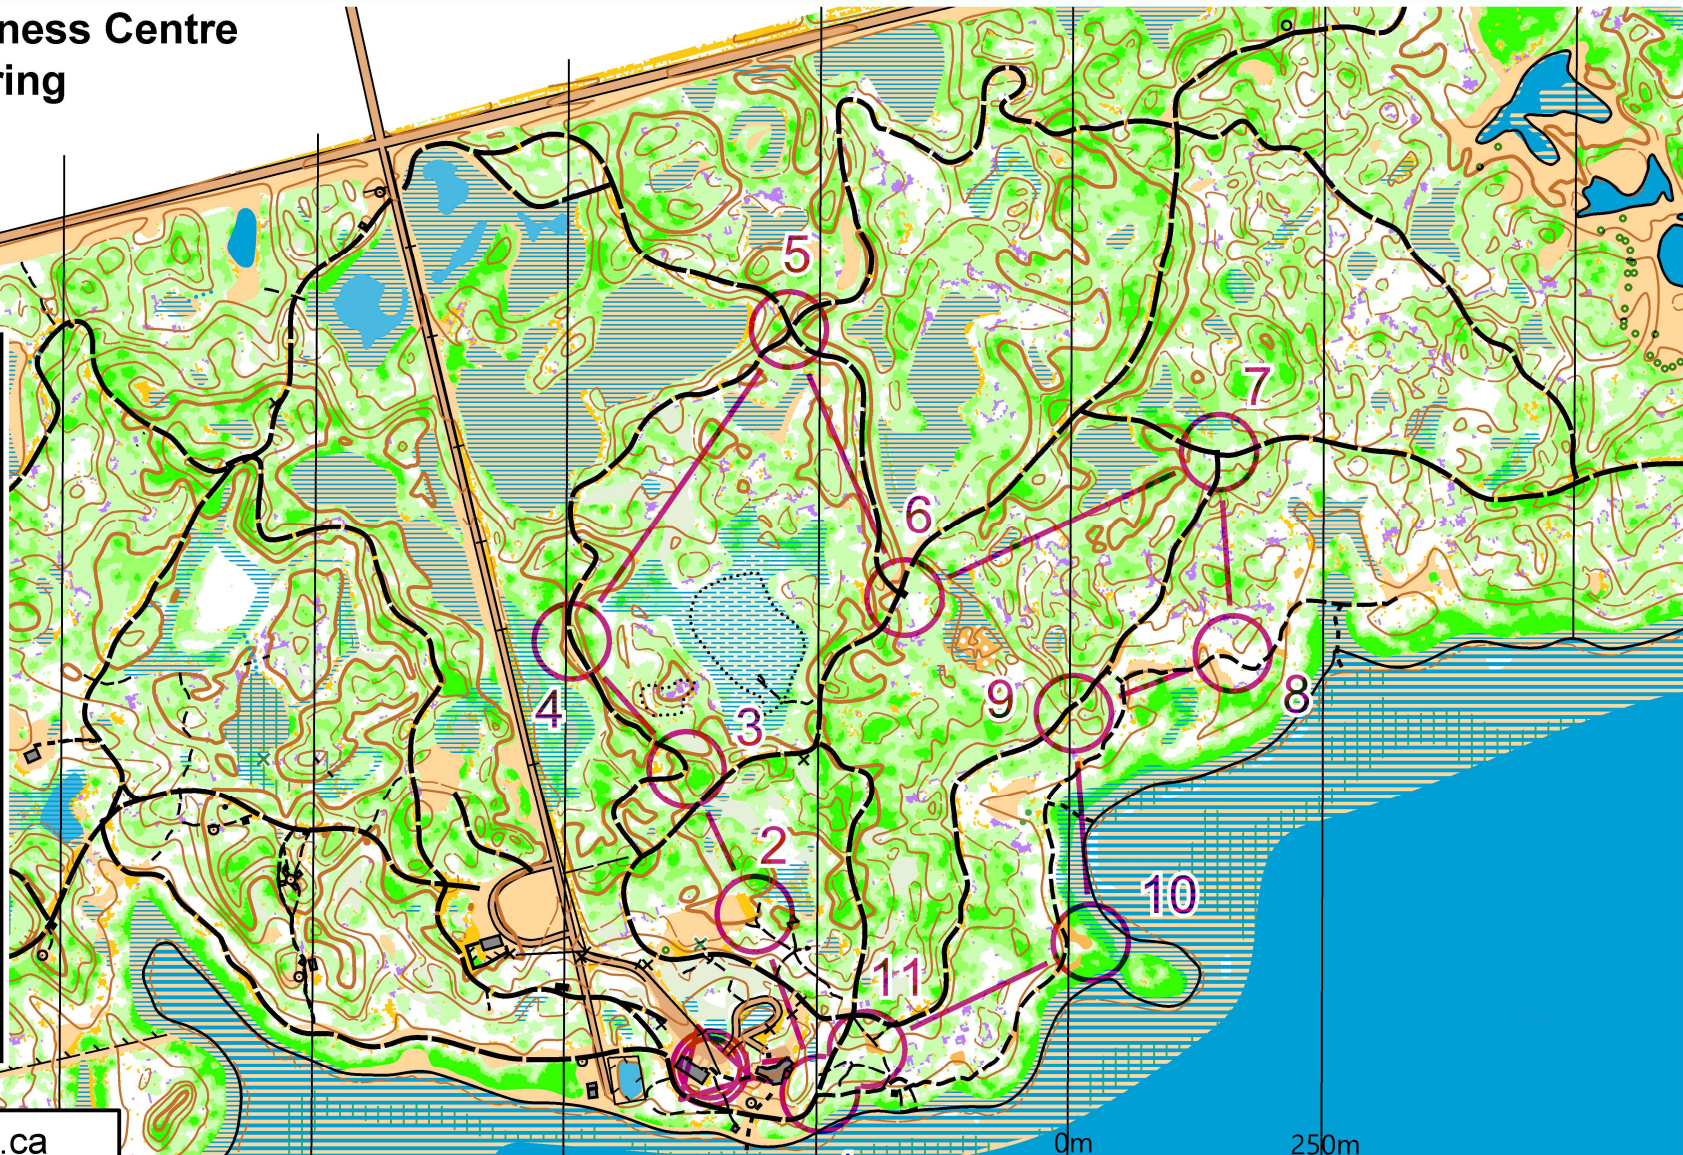

Strathcona Wilderness Centre Summer Orienteering

Strathcona Wilderness Centre 2023

A	2.6 km			
▷				
1	47	/ /	Y	
2	54	○		♀
3	45	/ /	<	
4	44	○		♂
5	55	/ /	X	
6	37	■		∨
7	39	/ /	Y	
8	52	▷		
9	36	▷		
10	51	○		♀
11	53	○		♀

○ < 160 m > ⊙

www.orienteer.ab.ca
www.kidsrunwild.ca
www.orienteingalberta.ca

1	2	3	4	5	6
7	8	9	10	11	

Map updates 2023
@Edmonton Overlanders
Orienteering Club

Users' liability waiver: Use the map only for your own activities. No commercialized activities (or events) are allowed to use these maps. The users of any of the maps in Alberta waive all responsibility from the ALBERTA ORIENTEERING ASSOCIATION (AOA), and their members from any loss of property or personal injury that may occur during the use of any of these maps.